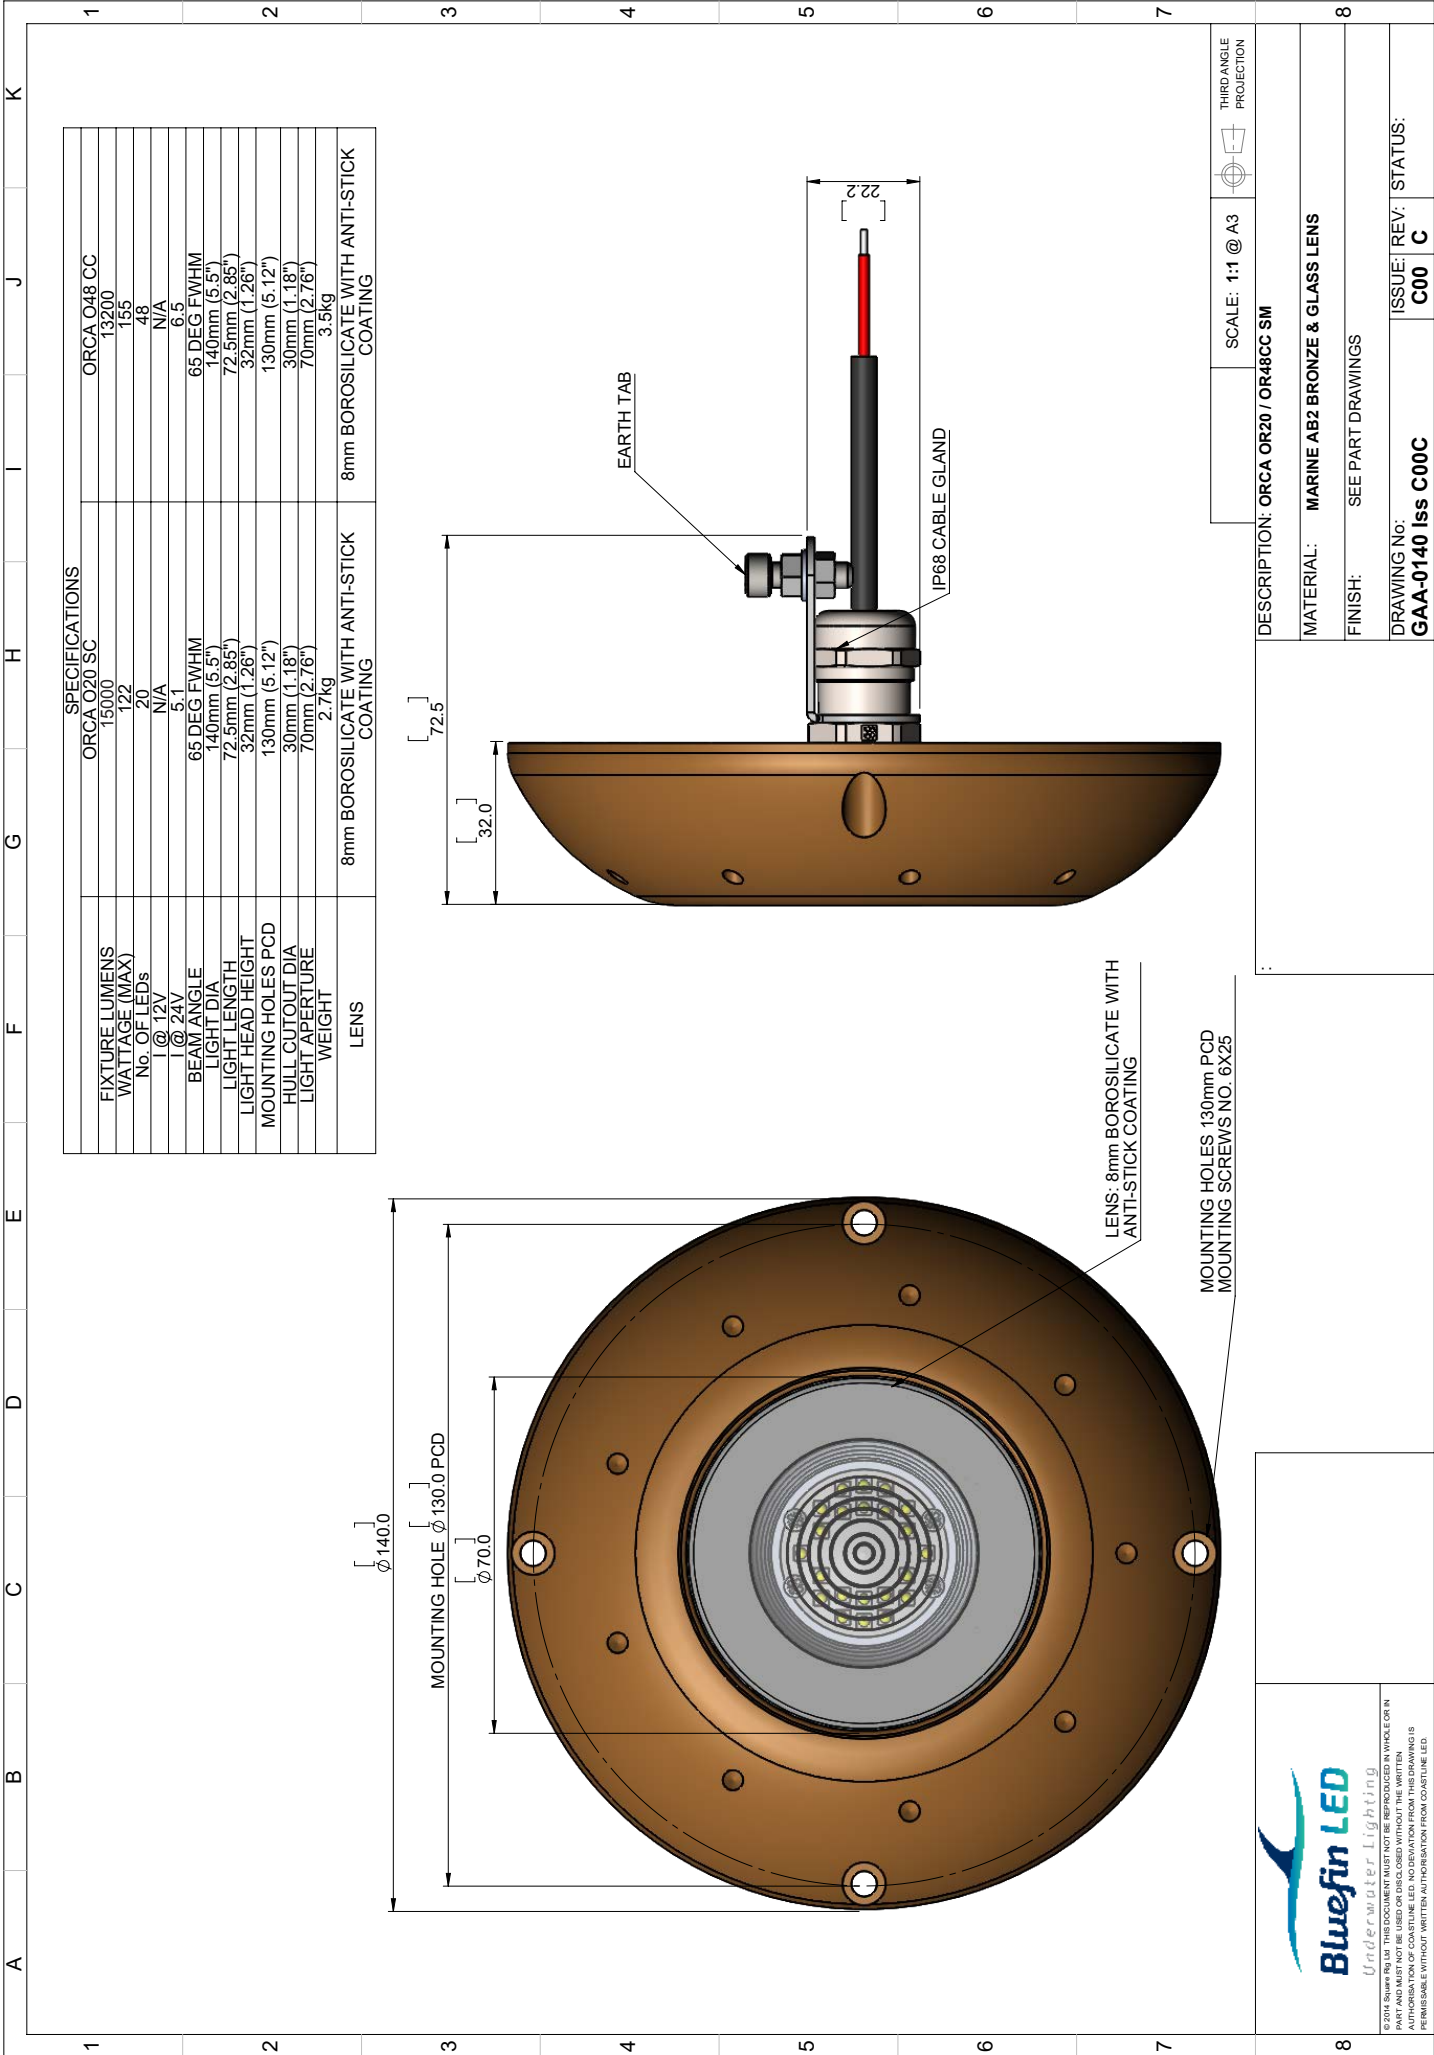

ORCA OR20 | SURFACE MOUNT

Signature
 SERIES

ORCA OR20 is the most powerful surface mounted Underwater LED light available.

2 models to choose from, Single colour or RGBW Colour Change model with WIFI DMX functionality or control with our I.Y.S Control system* for MFD/Mobile devices.

- RINA Type approval
- 2-Year Warranty

SPECIFICATION	ORCA OR20 SINGLE COLOUR
Mounting Type	Surface
Hole cut out size	22mm
Maximum Lamp Lumens	17000
Fixture Lumens	15000
Max Wattage	122 Watts
Typical Life Expectancy	50,000 Hours
Voltage	24v
Power Draw	5.1 amps
Protection	Over / Under Voltage, Over Current, Reverse Polarity protection, Active thermal protection.
Fixture Profile	32mm
Fixture Diameter	140mm
Lens Type	Optical grade 8mm Borosilicate glass with Guard X coating
Fixture Material	AB2 Bronze
Beam Angle	65 Degree FWHM
Warranty	2 year
Type Approval	RINA IEC 60529
Available Colours	Diamond White 6500k Cobalt Blue
Suitable Use	Below the water-line only
Spacing	1.2 - 2mtr
Driver Type	Integral
Total weight	2.7kg
Attached cable length	2 mtr Over-moulded
Included in box	In-line fuse holder & rated fuse, Gel connector, Inline Crimps, Heat shrink, Fixing Screws, Template and installation instructions
ACCESSORIES	(OPTIONAL)
Junction Box	4 Way IP68 Wiring Junction Box
Delrin Sleeve	Isolating kit for steel, aluminium and carbon fibre hulls
220/110v Power Supply	Power supply 24v
BL-Switch	Panel mount illuminated switch & wiring loom
I.Y.S Lighting Control	Control via MFD screen or mobile device

SPECIFICATIONS	
FIXTURE LUMENS	ORCA O20 SC
WATTAGE (MAX)	15000
No. OF LEDs	122
V @ 12V	20
V @ 24V	N/A
BEAM ANGLE	5.1
LIGHT DIA	65 DEG FWHM
LIGHT LENGTH	140mm (5.5")
LIGHT HEAD HEIGHT	72.5mm (2.85")
MOUNTING HOLES PCD	32mm (1.26")
HULL CUTOUT DIA	130mm (5.12")
LIGHT APERTURE	30mm (1.18")
WEIGHT	70mm (2.76")
LENS	8mm BOROSILICATE WITH ANTI-STICK COATING
	2.7kg
	3.5kg
	8mm BOROSILICATE WITH ANTI-STICK COATING