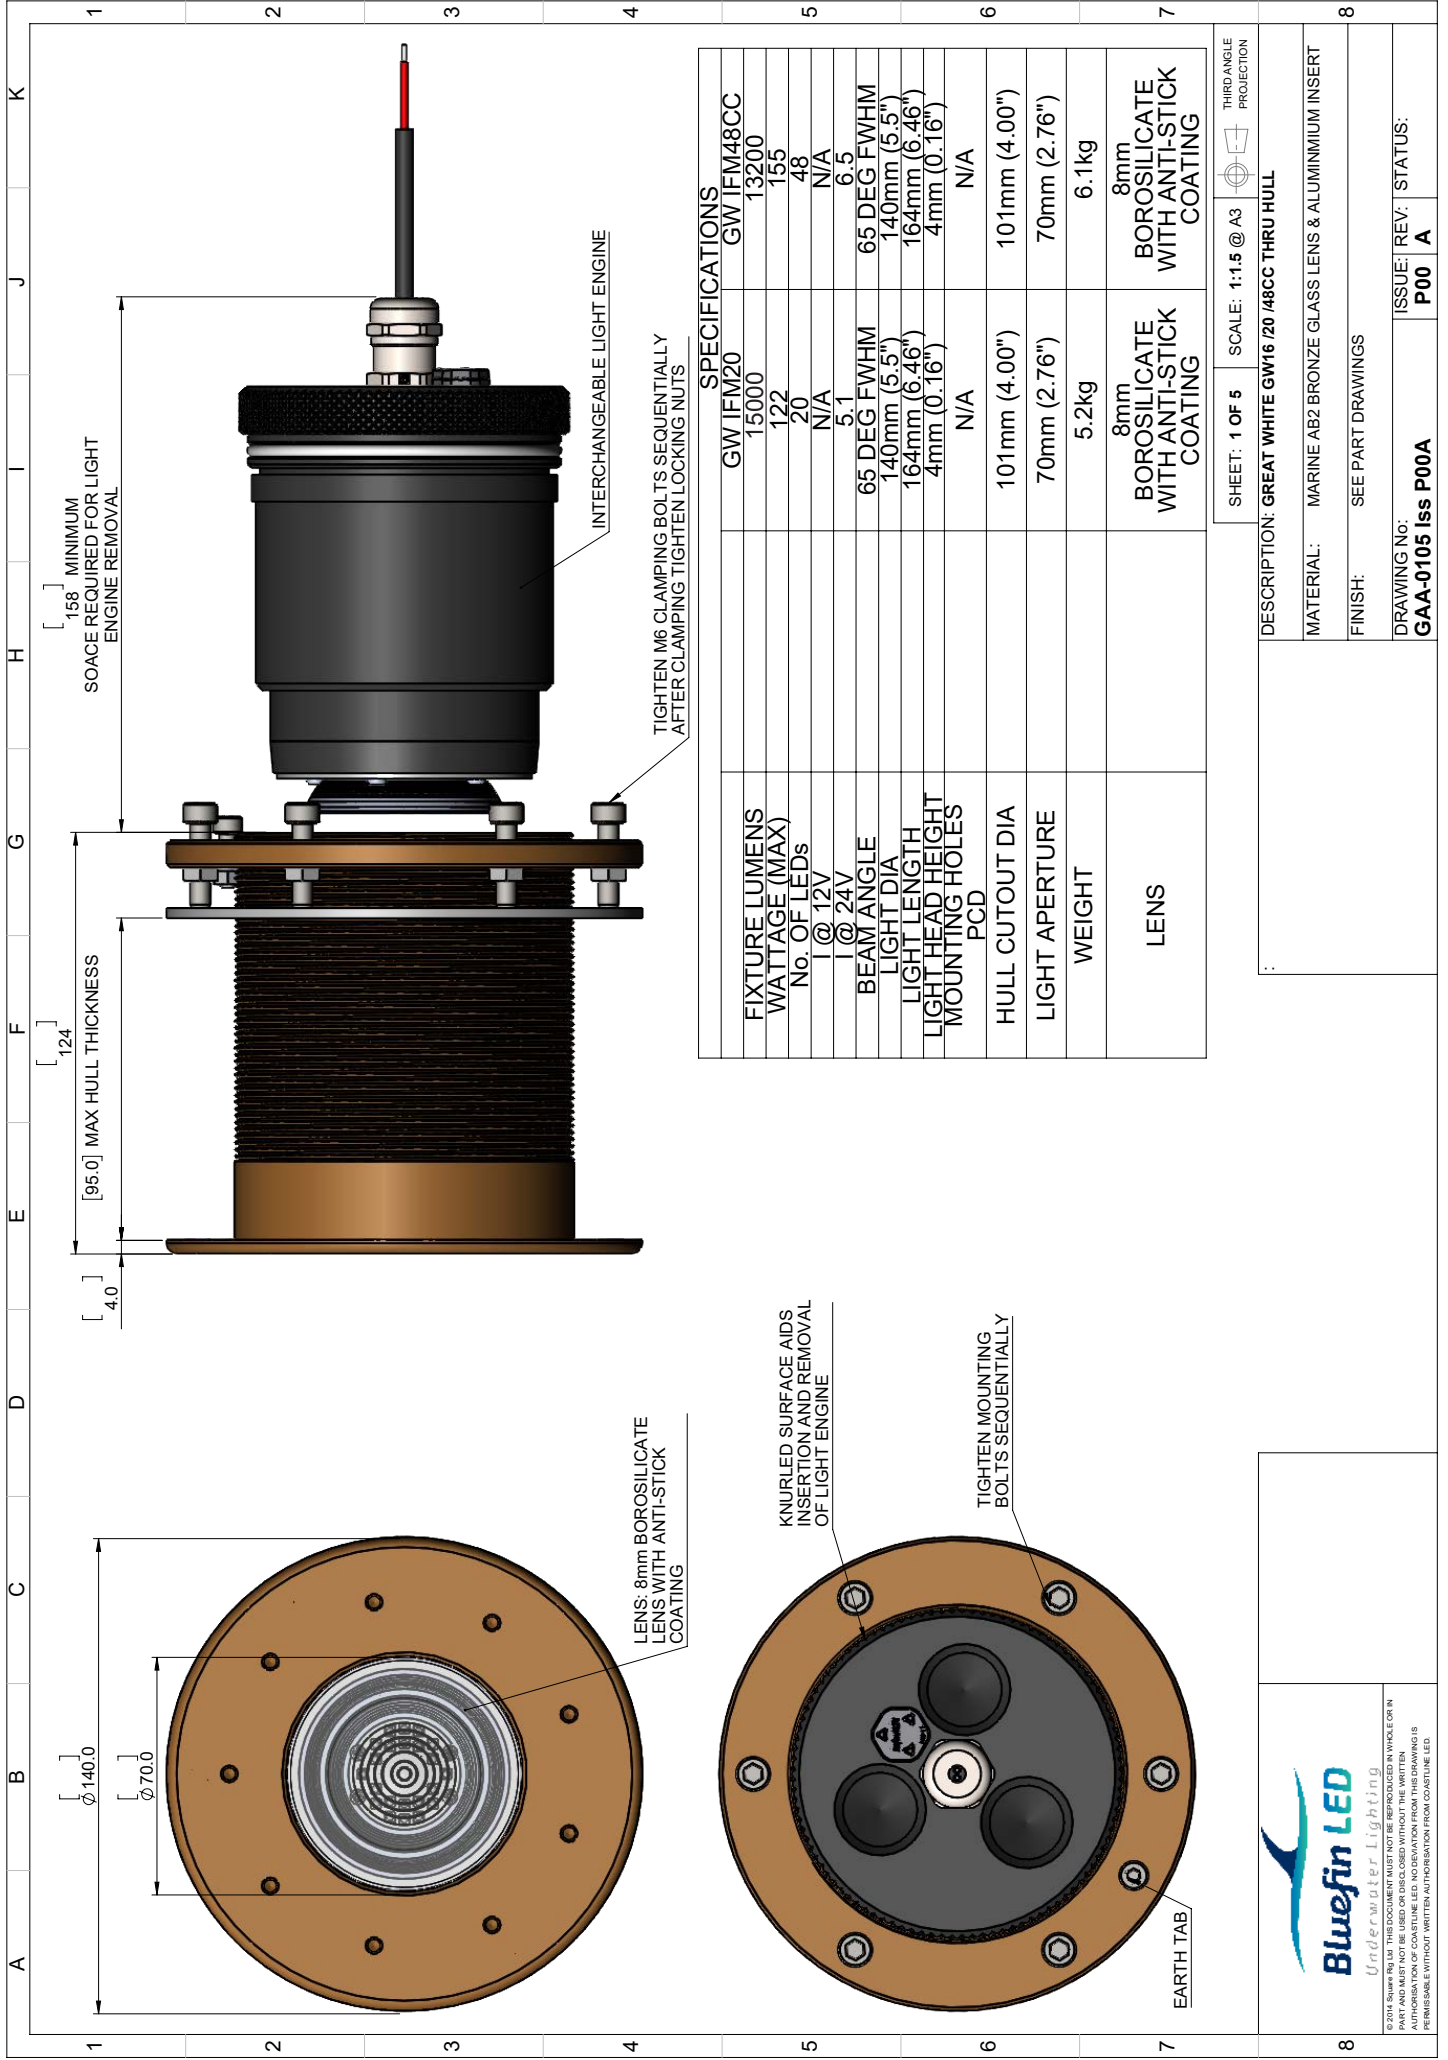

GREAT WHITE GW48 CC | THRU-HULL INTERCHANGEABLE

Signature
 SERIES

GREAT WHITE GW48 Colour Change LED Underwater Light produces up to 13200 fixture lumens and has almost unlimited mounting options thanks to its ultra low profile bezel, Thru Hull mounting offers secure fixing with the additional benefit of a removable LED cartridge to eliminate the need for hauling.

No matter what colour you choose your boat is going to be one of a kind at the dock in the bay or out on the open seas.

- RINA Type approval
- 2-Year Warranty

SPECIFICATION	GREAT WHITE GW48 CC COLOUR CHANGE
Mounting Type	Thru-Hull Interchangeable
Hole cut out size	101mm
Maximum Lamp Lumens	36000
Fixture Lumens	13200
Max Wattage	155 Watts
Typical Life Expectancy	50,000 hours
Voltage	24v
Power Draw	6.5 Amps
Protection	Over / Under Voltage, Over Current, Reverse Polarity protection, Thermal protection.
Fixture Profile	4mm
Fixture Diameter	140mm
Fixture Length	170mm
Lens Type	Optical grade 8mm Borosilicate glass with Guard X coating
Fixture Material	AB2 Bronze with aluminium light engine cartridge
Beam Angle	65 Degree
Warranty	2 year
Type Approval	RINA IEC 60529
Available Colours	RGBW Colour change
Features	Endless colours, cycling, strobe, dimmer or sound to light
Suitable Use	Below the water-line only
Spacing	1.2 - 2mtr
Driver Type	External IP67 Plug and play remote box with DMX/WIFI control Must purchase the WIFI/DMX Controller for functions
Total weight	6.1 kg
Attached cable length	2 mtr Plug & play
Included in box	WIFI /DMX Driver box IP67, In-line fuse holder & rated fuse, Inline Crimps, Heat shrink, Template and installation instructions
ACCESSORIES	(OPTIONAL)
Junction Box	4 Way IP68 Wiring Junction Box
Delrin Sleeve	Isolating kit for steel, aluminium and carbon fibre hulls
220/110v Power Supply	Power supply 24v
WIFI/DMX Controller	DMX controller with built in WIFI and phone/tablet app download
I.Y.S Lighting Control	Control via MFD screen or mobile device