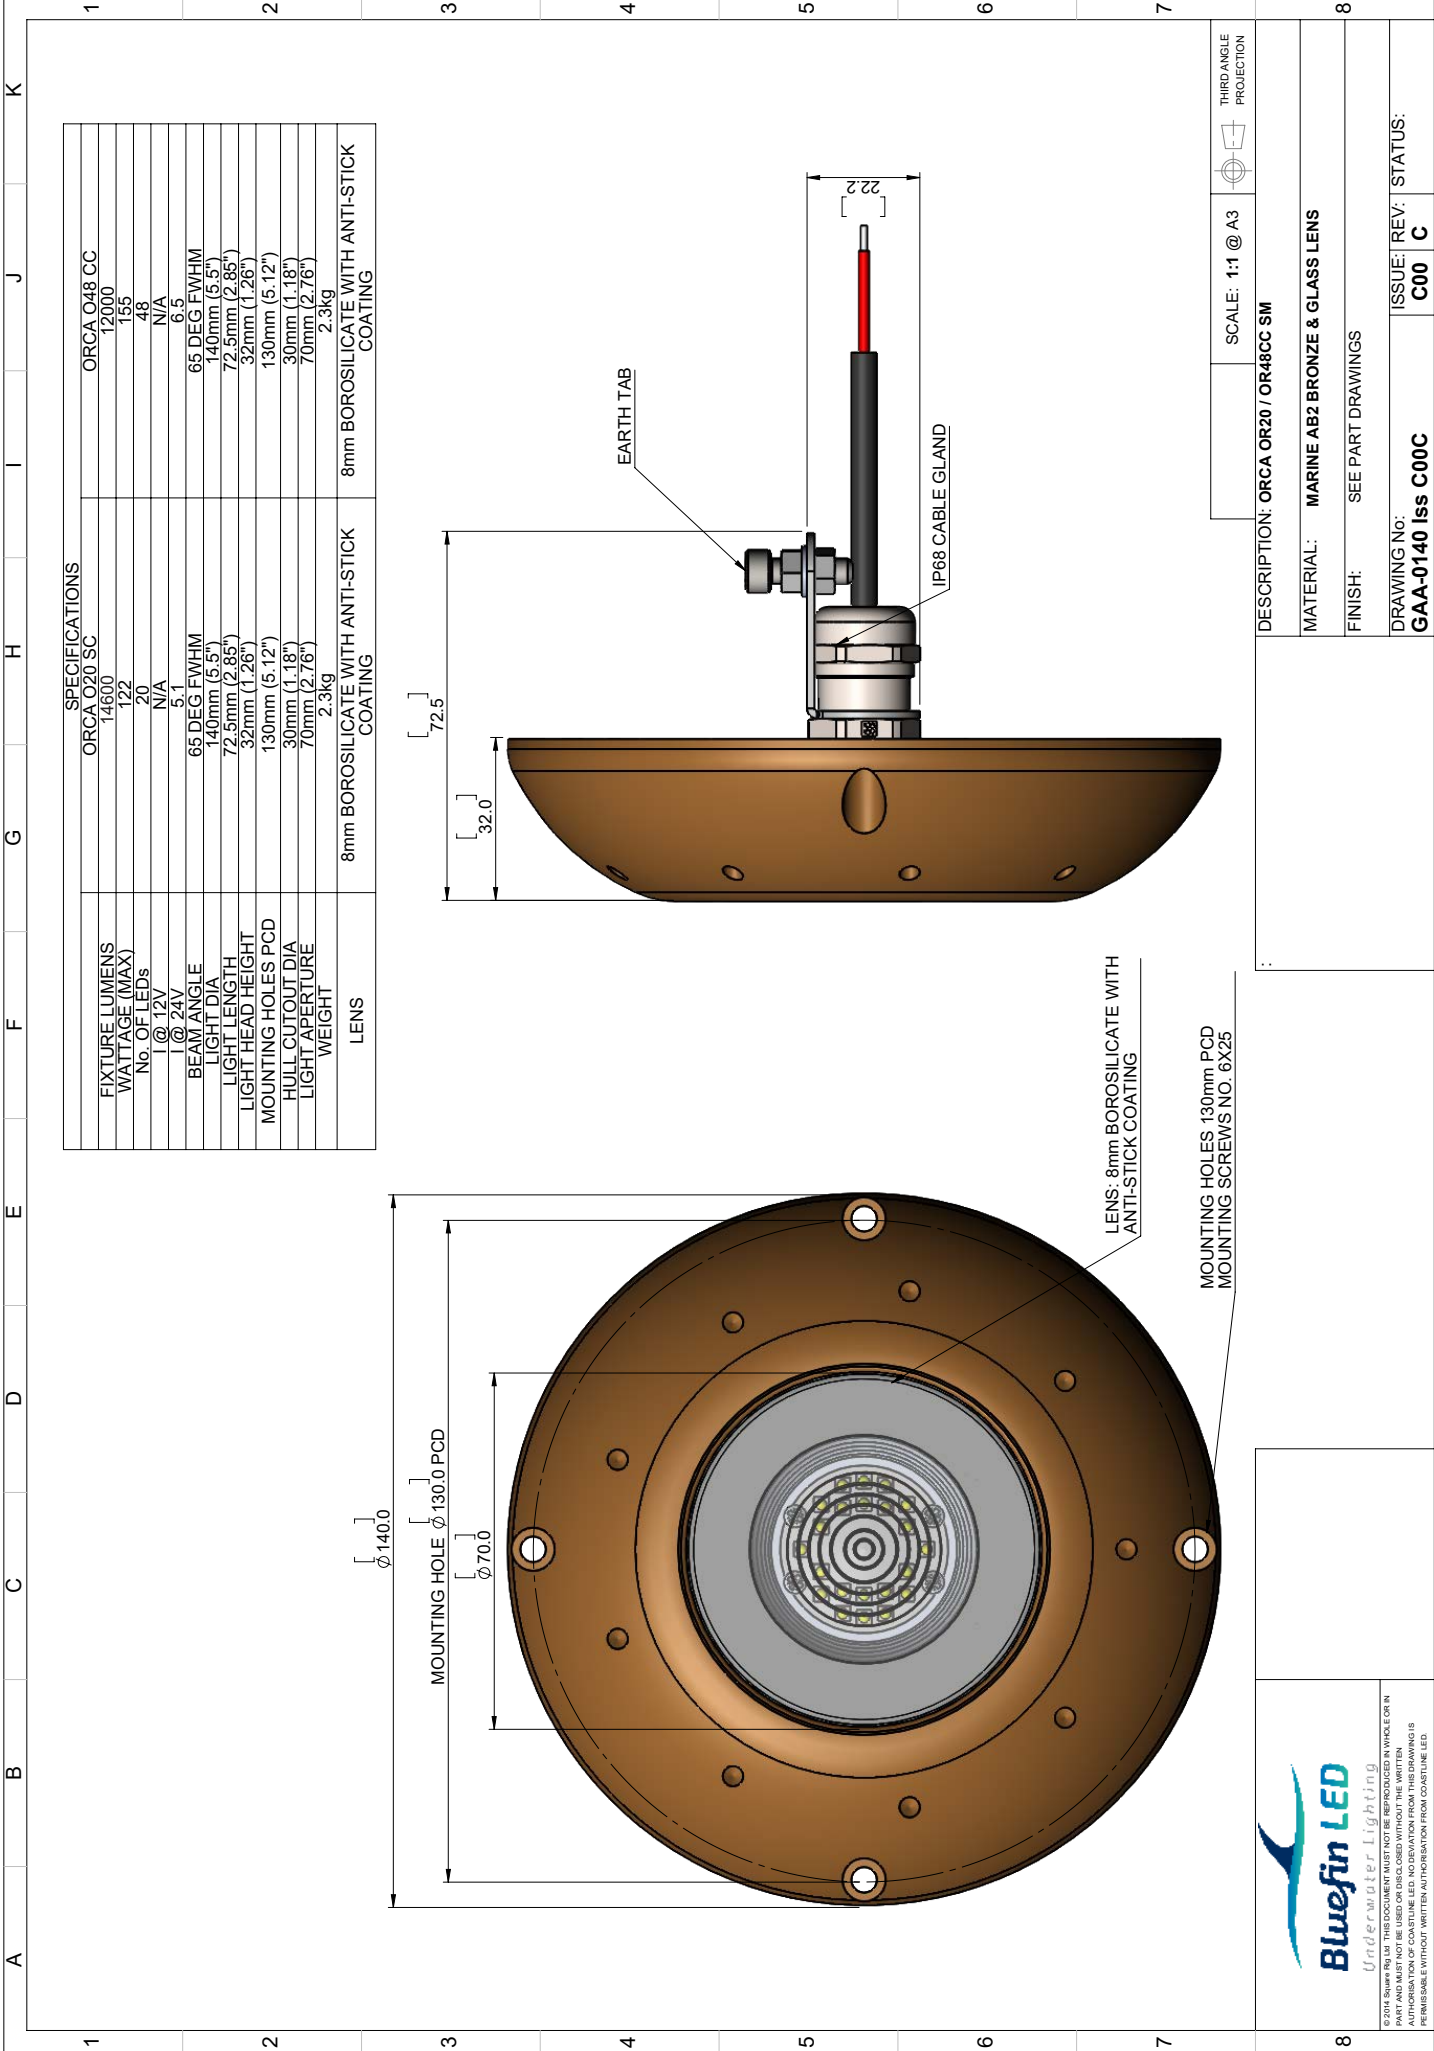

ORCA OR48 CC | SURFACE MOUNT

Signature
 SERIES

ORCA OR48 CC is the most powerful surface mounted Underwater LED light available.

Almost endless colour combinations to choose from, lights can be sequenced, strobed, dimmed or beat to the sound of your music choice with our unique "sound to light feature".

SPECIFICATIONS	
FIXTURE LUMENS	ORCA O20 SC
WATTAGE (MAX)	14600
No. OF LEDs	122
I @ 12V	20
I @ 24V	N/A
BEAM ANGLE	5.1
LIGHT DIA	65 DEG FWHM
LIGHT LENGTH	140mm (5.5")
LIGHT HEAD HEIGHT	72.5mm (2.85")
MOUNTING HOLES PCD	32mm (1.26")
HULL CUTOUT DIA	130mm (5.12")
LIGHT APERTURE	30mm (1.18")
WEIGHT	70mm (2.76")
LENS	2.3kg
	8mm BOROSILICATE WITH ANTI-STICK COATING
	8mm BOROSILICATE WITH ANTI-STICK COATING