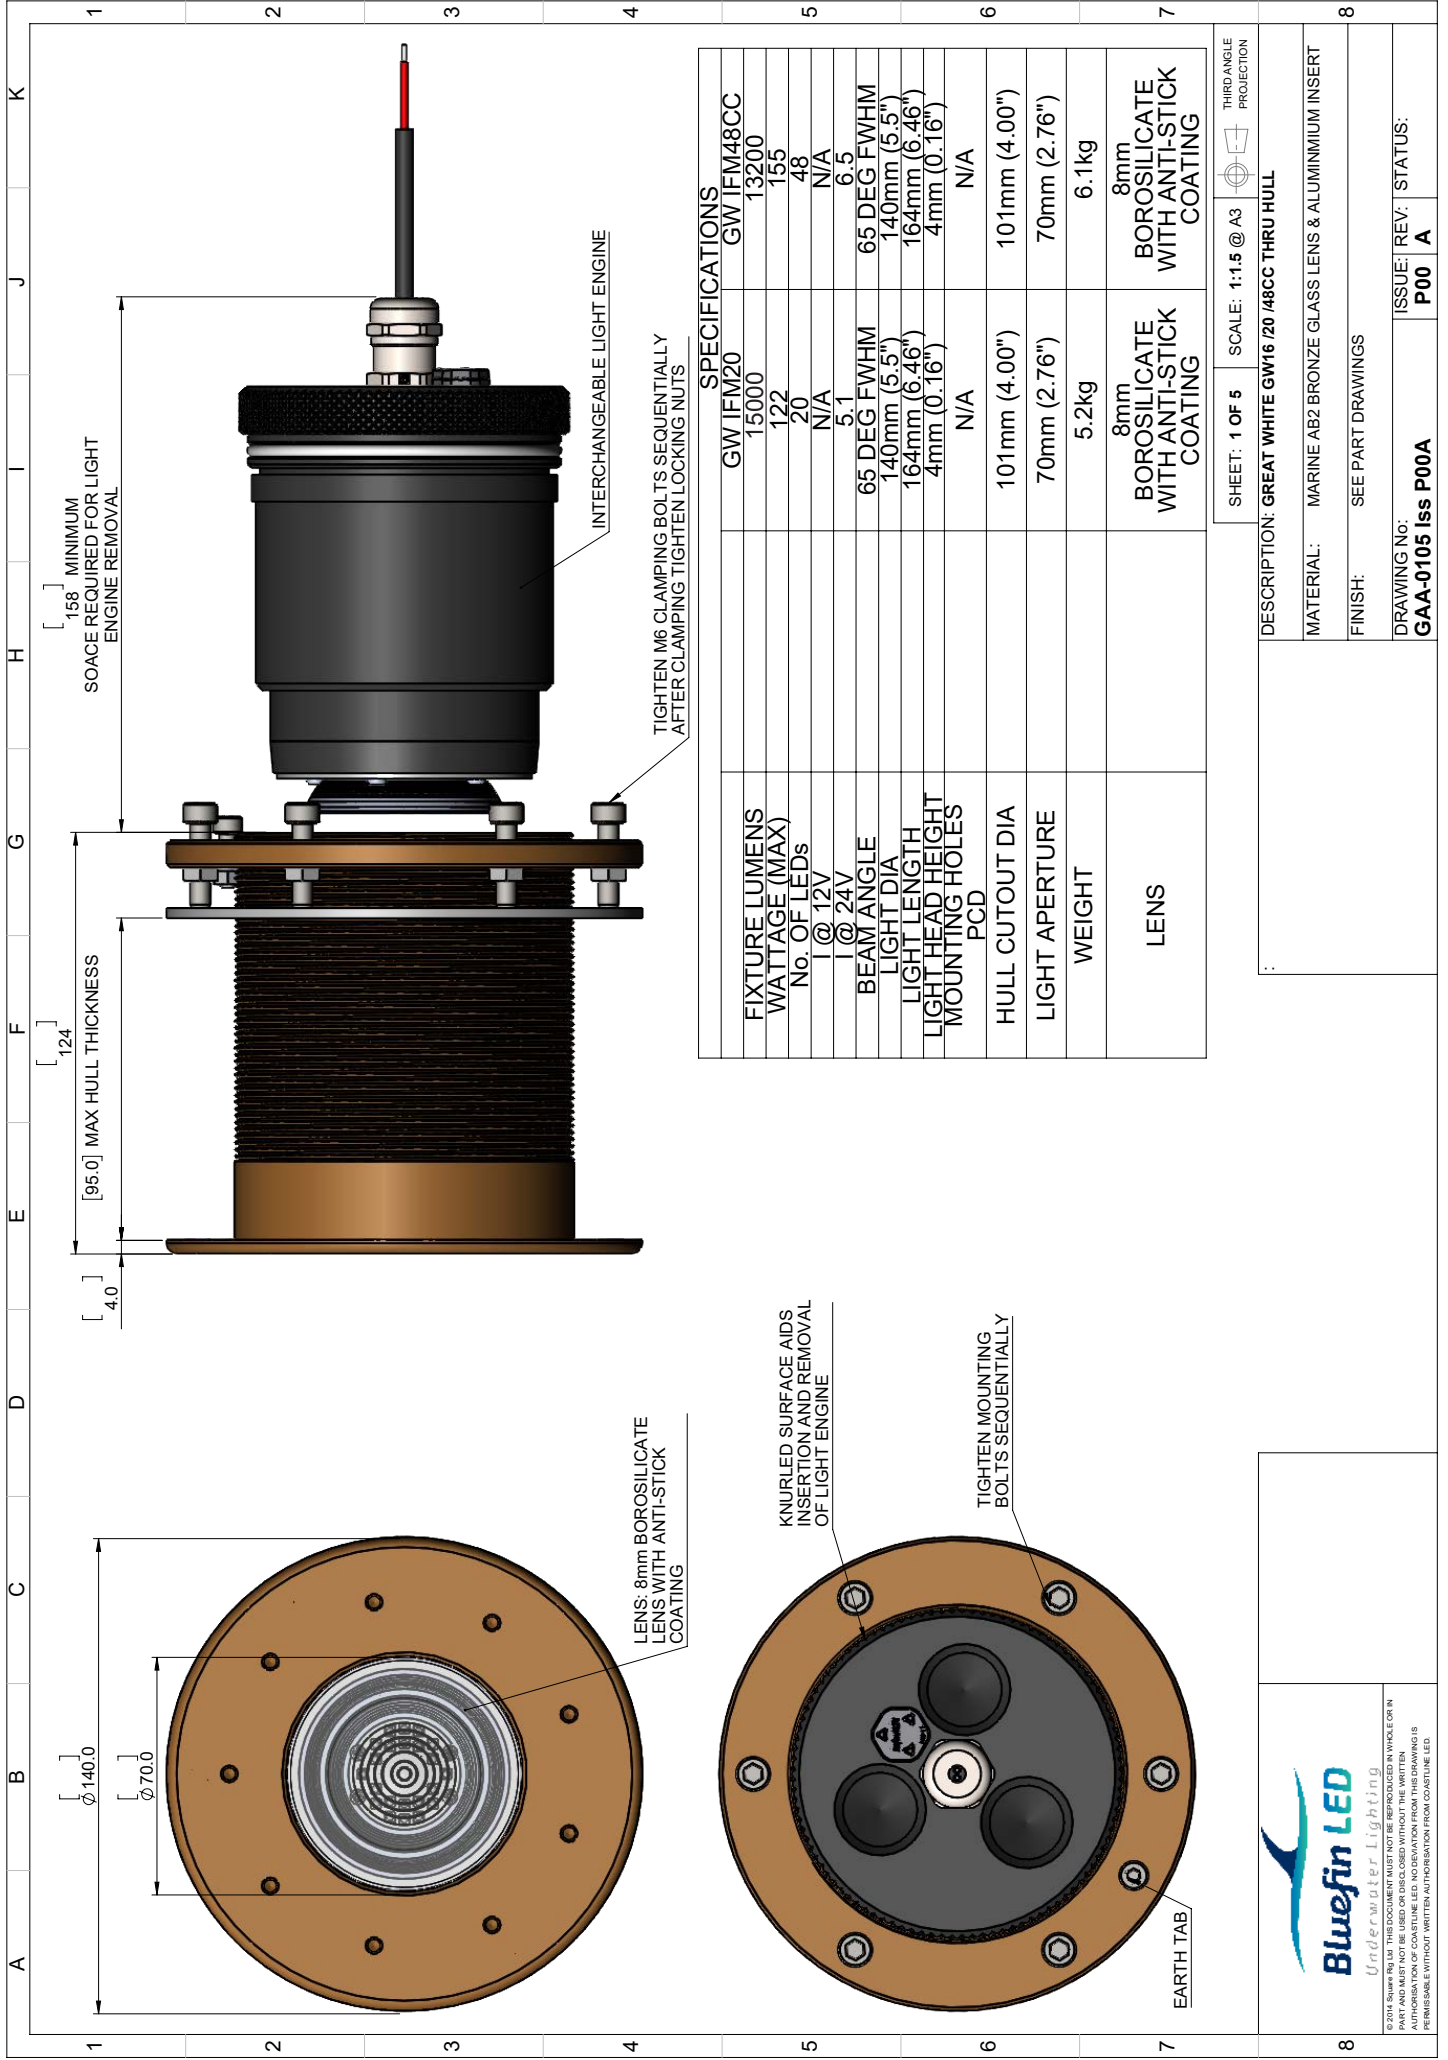

GREAT WHITE GW20 | THRU-HULL INTERCHANGEABLE

Signature
 SERIES

GREAT WHITE GW20 Underwater LED Light produces 15,000 fixture lumens and has almost unlimited mounting options thanks to a ultra low profile bezel (4mm) and internal driver system. Thru Hull mounting offers secure fixing with the additional benefit of a removable LED cartridge to eliminate the need for hauling.

Suitable for transom and side mounting on all hull types.

Simple installation thanks to our inbuilt driver technology, just two wires to connect. Reverse polarity protection with active thermal control.

- RINA Type approval
- 2-Year Warranty

SPECIFICATION	GREAT WHITE GW20 SINGLE COLOUR ● ● ●
Mounting Type	Thru-Hull Interchangeable
Hole cut out size	101mm
Maximum Lamp Lumens	17000
Fixture Lumens	15000
Max Wattage	122 Watts
Typical Life Expectancy	50,000 hours
Voltage	24v
Power Draw	5.1 Amp
Protection	Over / Under Voltage, Over Current, Reverse Polarity protection, Thermal protection.
Fixture Profile	4mm
Fixture Diameter	140mm
Fixture Length	170mm
Lens Type	Optical grade 8mm Borosilicate glass with Guard X coating
Fixture Material	AB2 Bronze with aluminium light engine cartridge
Beam Angle	65 Degree
Warranty	2 year
Type Approval	RINA IEC 60529
Available Colours	Diamond White 6500k Cobalt Blue
Suitable Use	Below the water-line only
Spacing	1.2 - 2mtr
Driver Type	Integral
Total weight	5.2 kg
Attached cable length	2 mtr Over-moulded
Included in box	In-line fuse holder & rated fuse, Gel connector, Inline Crimps, Heat shrink, Fixing Screws, Template and installation instructions
ACCESSORIES	(OPTIONAL)
Junction Box	4 Way IP68 Wiring Junction Box
Delrin Sleeve	Isolating kit for steel, aluminium and carbon fibre hulls
220/110v Power Supply	Power supply 24v
BL-Switch	Panel mount illuminated switch & wiring loom
I.Y.S Lighting Control	Control via MFD screen or mobile device